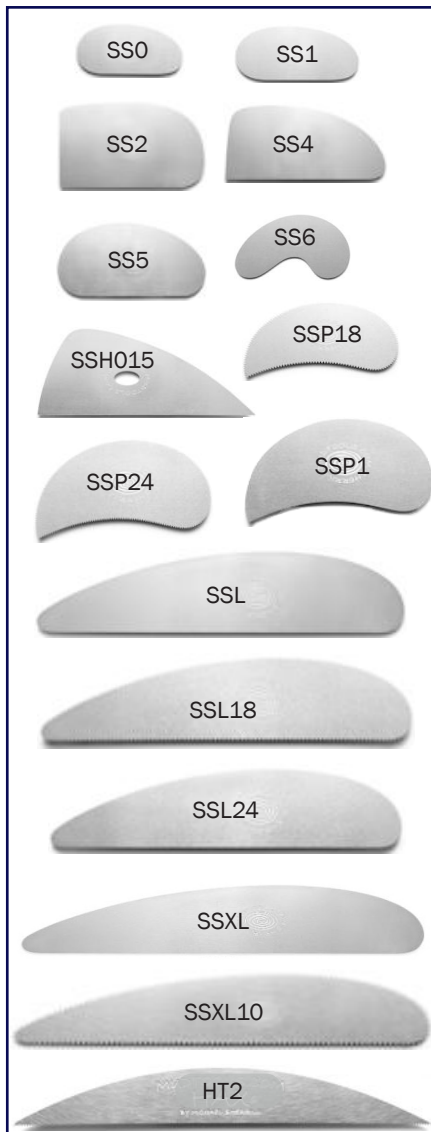

Aqua Combs = Soft

in set A (UTCAS) or set B (UTCBS)

Green Combs = Firm

in set A (UTCAF) or set B (UTCBF)

2 combs per set - each set is \$11.95

Xiem Texture Ribs

The ultimate decorating tools! Each set has 4 combs with different sized textures on each side. You can choose from three different collections that come in either soft or firm, so you can find the perfect texture to use for your project!

4 combs per set - each set is \$13.95

UDRAS UDRA UDRBS UDRB

Chartreuse Ribs are Softer

Purple Ribs are Firmer

MUDTOOLS RIBS

All Stainless Steel

SS0.....Plain-Edge Rib #0.....	\$12.00
SS1.....Plain-Edge Rib #1.....	\$12.00
SS2.....Plain-Edge Rib #2.....	\$13.00
SS4.....Plain-Edge Rib #4.....	\$13.00
SS5.....Plain-Edge Rib #5.....	\$13.00
SSH015Plain Rib with Hole.....	\$20.00
SSP1Plain-Edge Paisley.....	\$14.00
SSP18Paisley @ 18 cut/inch.....	\$14.00
SSP24Paisley @ 24 cut/inch.....	\$14.00
SSL.....Plain Long Scraper.....	\$18.00
SSL18Scraper @ 18 cut/inch.....	\$20.00
SSL24Scraper @ 24 cut/inch.....	\$20.00
SSXL.....X-Long Rib - smooth.....	\$25.00
SSXL10X-Long Rib - serrated.....	\$25.00
HT2.....Hax Clay Saw.....	\$14.00

size	Red	Yellow	Green	Blue
#0.....	RBOR	RBOY	RBOC	RBOB
#1.....	RB1R	RB1Y	RB1C	RB1B
#2.....	RB2R	RB2Y	RB2C	RB2B
#3.....	RB3R	RB3Y	RB3C	RB3B
#4.....	RB4R	RB4Y	RB4C	RB4B
#5.....	RB5R	RB5Y	RB5C	RB5B

Red Yellow Green Blue
Very Soft Soft Medium Hard

Bulls Tongue Rib

Narrow end curves upward/inward for compressing clay inside larger vessels. 10¼" long x 2¼" wide

BT \$24.00