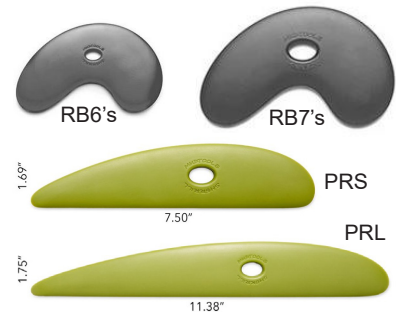

Polymer Mud Ribs

MudTools ribs by Mike Sherrill are made from the "stainless steel of plastics," these ribs will not develop burrs. They actually burnish themselves as you use them.

RB0^s - RB5^s \$9.00 ea

size	Red	Yellow	Green	Blue
#0.....	RBOR	RBOY	RBOC	RBOB
#1.....	RB1R	RB1Y	RB1C	RB1B
#2.....	RB2R	RB2Y	RB2C	RB2B
#3.....	RB3R	RB3Y	RB3C	RB3B
#4.....	RB4R	RB4Y	RB4C	RB4B
#5.....	RB5R	RB5Y	RB5C	RB5B

Red Yellow Green Blue
Very Soft Soft Medium Hard

Large Mud Ribs

RB6R...."Boomerang" Bowl - red.....	\$13.00
RB6Y"Boomerang" Bowl - yellow.....	\$13.00
RB6C...."Boomerang" Bowl - green.....	\$13.00
RB6B...."Boomerang" Bowl - blue.....	\$13.00
RB7Y"Big Boom" Bowl - yellow.....	\$17.00
RB7G...."Big Boom" Bowl - green.....	\$17.00
PRS.....Platter Rib 7½".....	\$16.00
PRL.....Platter Rib 11¼".....	\$20.00

Bulls Tongue Rib

Narrow end curves upward/inward for compressing clay inside larger vessels. 10¼" long x 2¼" wide

BT \$24.00